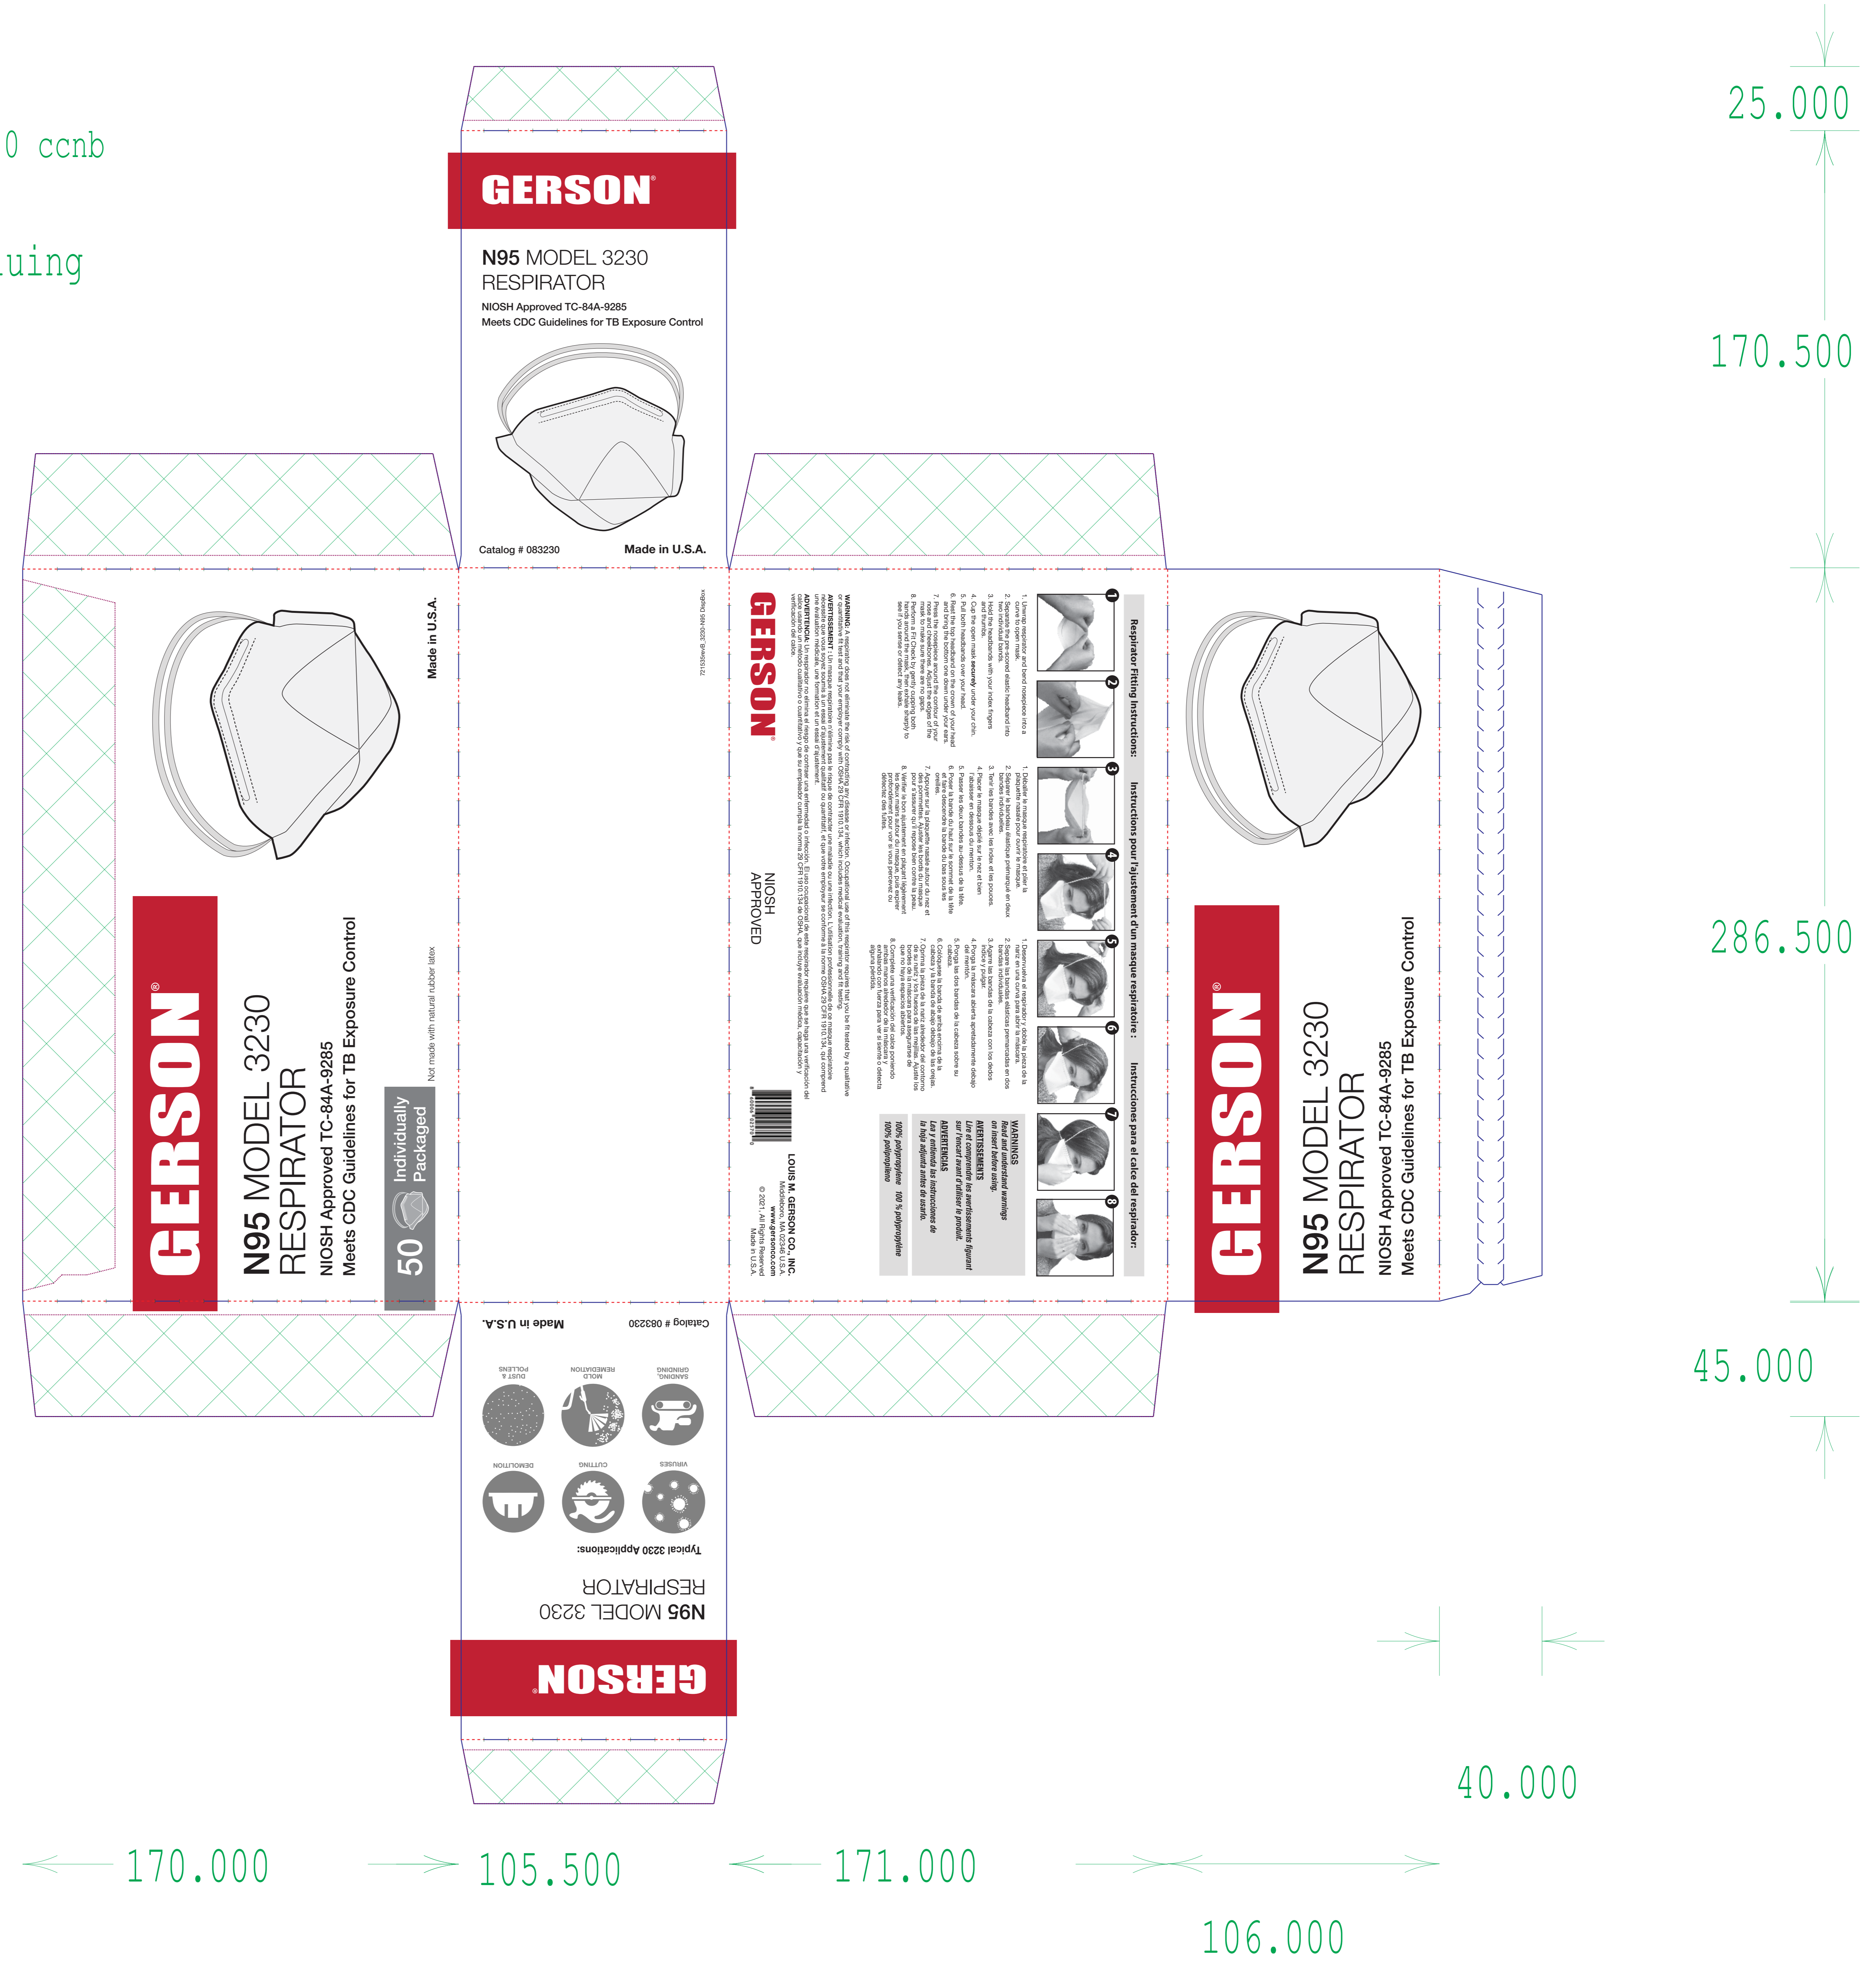

38422R3 10/15/2020
 Gerson Company
 3230
 brightwoods tray
 105,5 x 171 x 286,5
 exterior view
 horizontal grain .020 ccnb

no gluing

721535revB_Gerson_3230-N95_DispBox JAN21